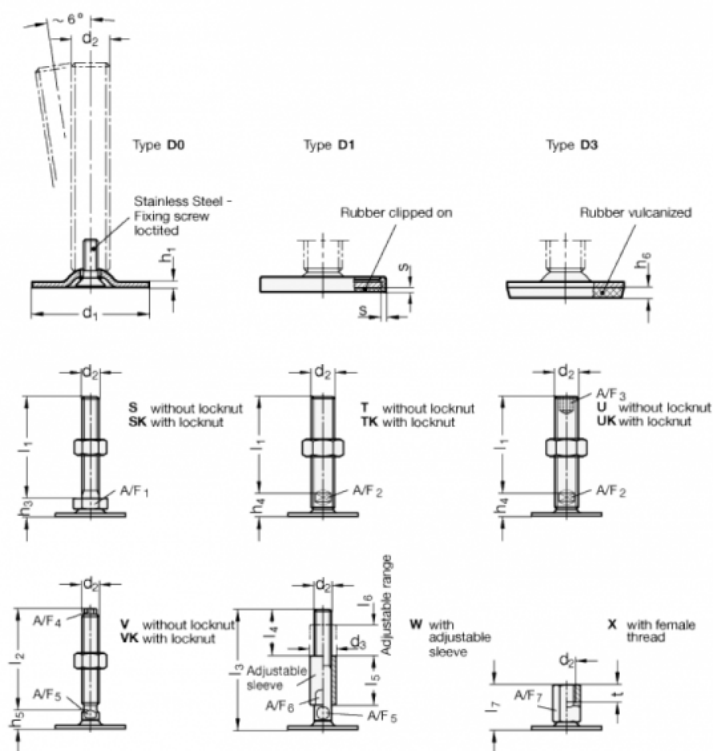

Article number: 204180M840D1SK
 Description: E+G levelling foot
 GN 41-80-M8-40-D1-SK
 Note: SK With nut, External hexagon at the bottom

Measures

A/F1 = 17
 d1 = 80
 d2 = M8
 h1 = 3
 h3 = 11
 h6 =
 l1 = 40
 s = 2